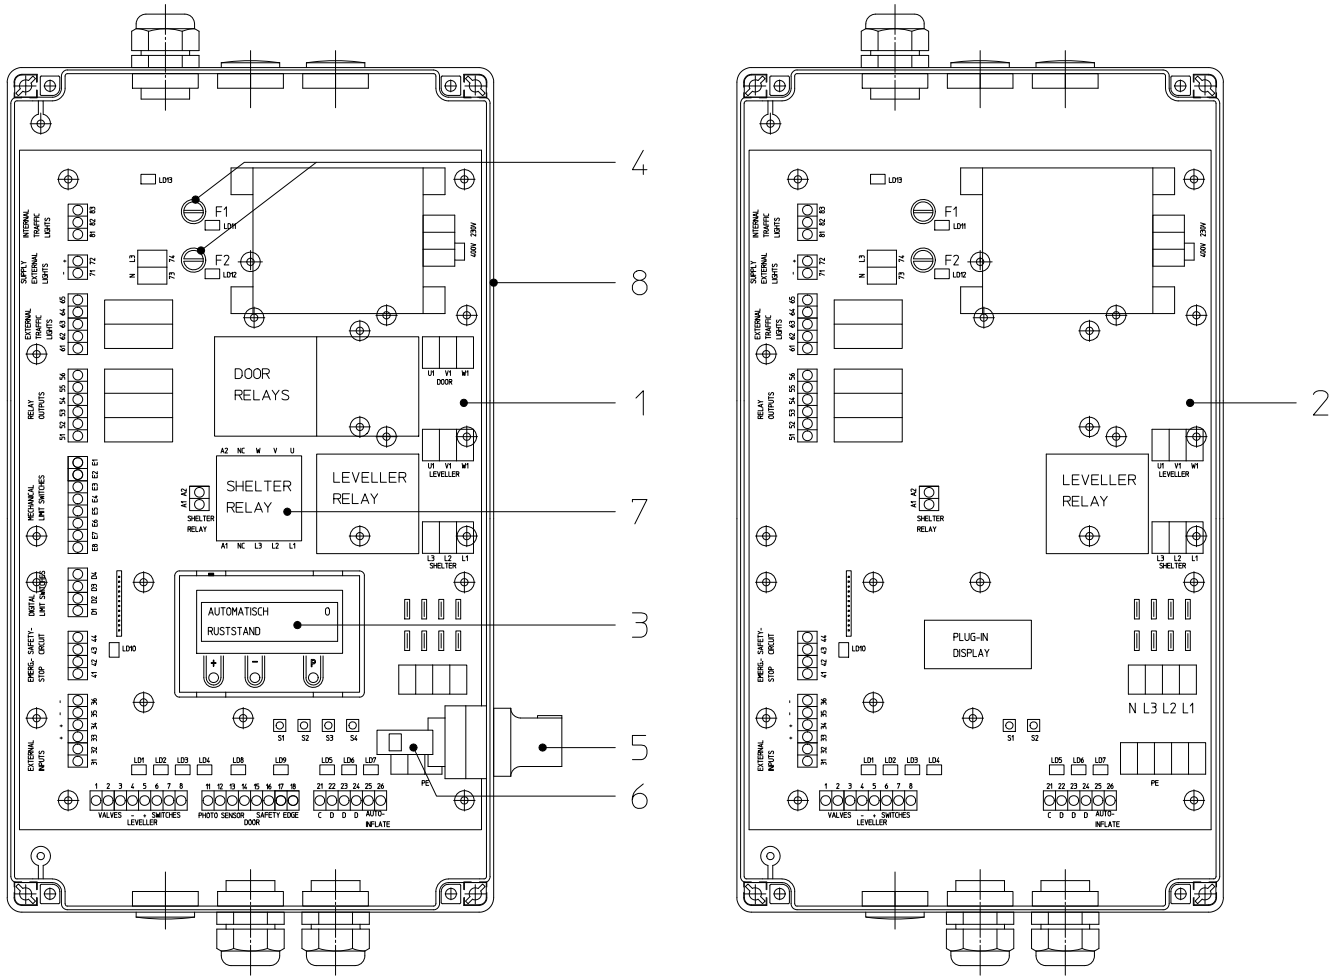

Stertil Multi Control

Spare Parts List

Parts list

Cover control box

Item	Description	Partnumber
1	Extendable lip	06260702
	Extendable lip & door	06260722
	Extendable lip & inside traffic lights	06260752
	Extendable lip & door & inside traffic lights	06260762
	Swing lip	06060702
	Swing lip & door	06060722
	Swing lip & inside traffic lights	06060752
	Swing lip & door & inside traffic lights	06060762
2	Main switch	69120038
3	LED element red	69141129
4	LED element green	69141130

Printed Circuit board and controls

Item	Description	Partnumber
1	PCB leveller & door 230/400V 50/60Hz	69900290
	PCB leveller & door 208/460V 50/60Hz	69900291
2	PCB leveller 230/400V 50/60Hz	69900280
	PCB leveller 208/460V 50/60Hz	69900281
3	Plug In display	69620001
4	Fuse 500 mA 5x20	
5	Switch summer /winter	69141122
6	Switch element NO	69141014
7	Shelter fan motor relay	
8	Control box bottom housing (empty)	06000701