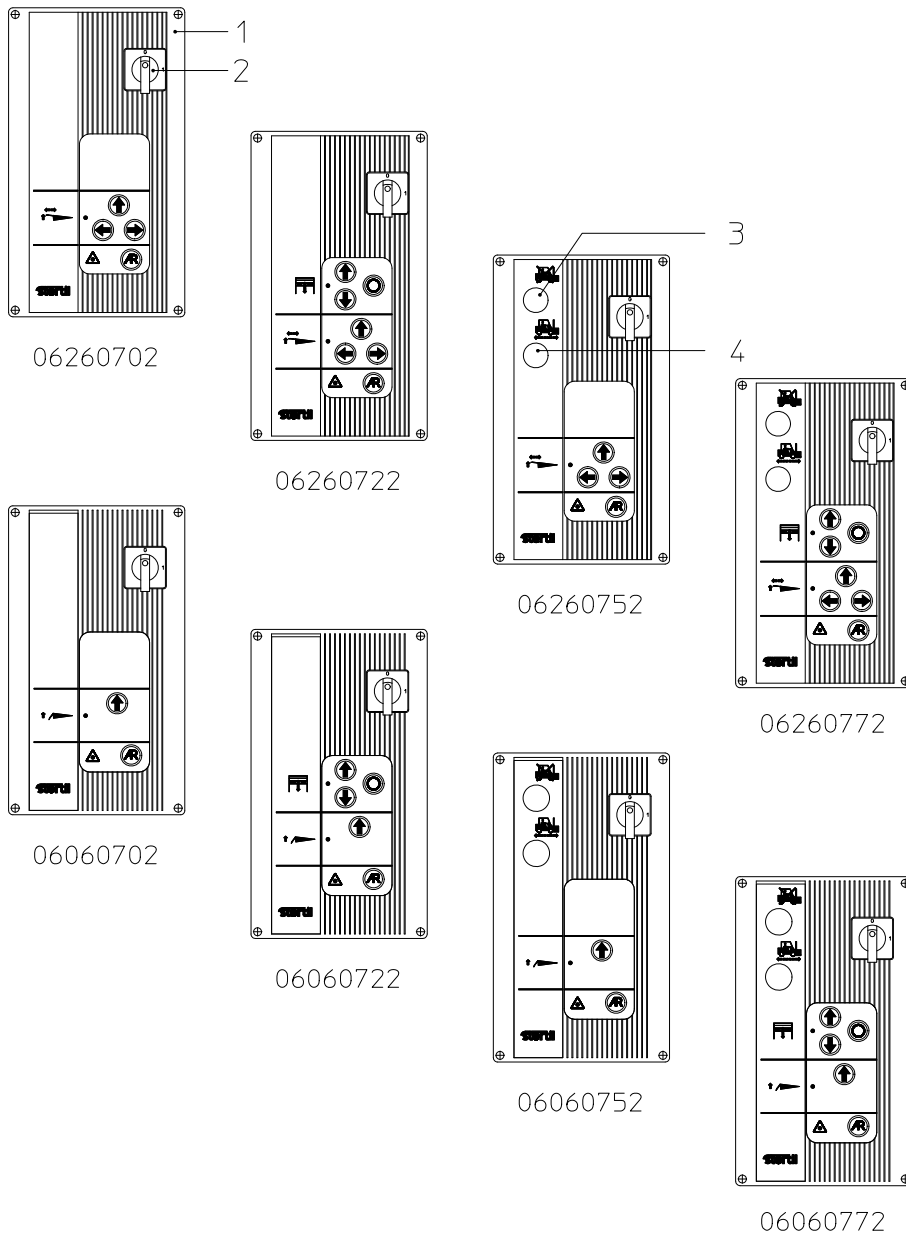

Stertil Multi Control

Spare Parts List

Parts list

Cover control box

Item	Description	Partnumber
1	Extendable lip	06260702
	Extendable lip & door	06260722
	Extendable lip & inside traffic lights	06260752
	Extendable lip & door & inside traffic lights	06260762
	Swing lip	06060702
	Swing lip & door	06060722
	Swing lip & inside traffic lights	06060752
	Swing lip & door & inside traffic lights	06060762
2	Main switch	69120038
3	LED element red	69141129
4	LED element green	69141130

Printed Circuit board and controls

Item	Description	Partnumber
1	PCB leveller & door 230/400V 50/60Hz	69900290
	PCB leveller & door 208/460V 50/60Hz	69900291
2	PCB leveller 230/400V 50/60Hz	69900280
	PCB leveller 208/460V 50/60Hz	69900281
3	Plug In display	69620001
4	Fuse 500 mA 5x20	
5	Switch summer /winter	69141122
6	Switch element NO	69141014
7	Shelter fan motor relay	
8	Control box bottom housing (empty)	06000701